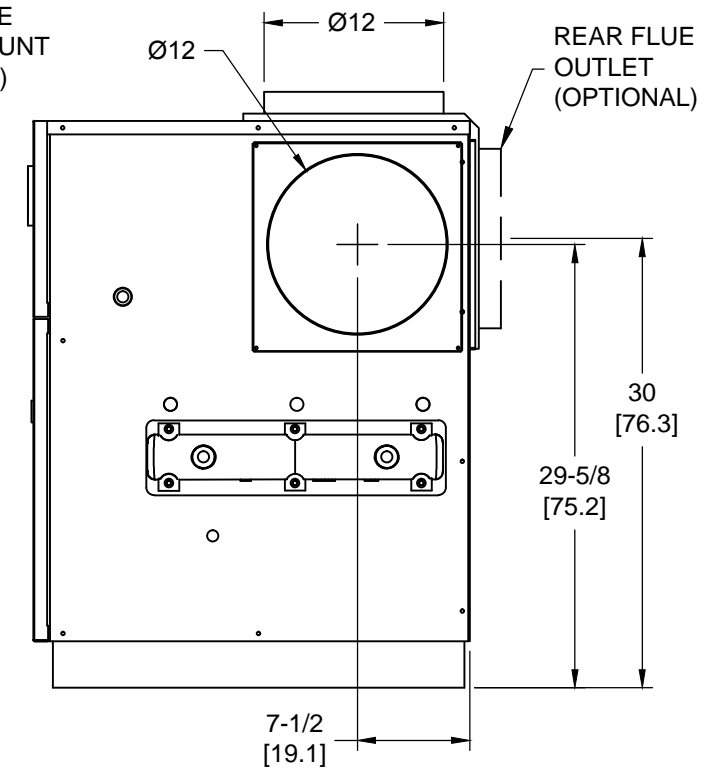

OUTDOOR TOP VIEW

NOTES:

1.  SYMBOL INDICATES CENTER OF GRAVITY.
2. DIMENSIONS ARE NORMAL AND SUBJECT TO MANUFACTURING VARIATION AND SHOULD NOT BE USED FOR ROUGHING IN.
3. ALL DIMENSIONS ARE INCHES[cm].

LEFT VIEW

FRONT VIEW

AIR INTAKE  
(REAR MOUNT  
OPTIONAL)

RIGHT VIEW