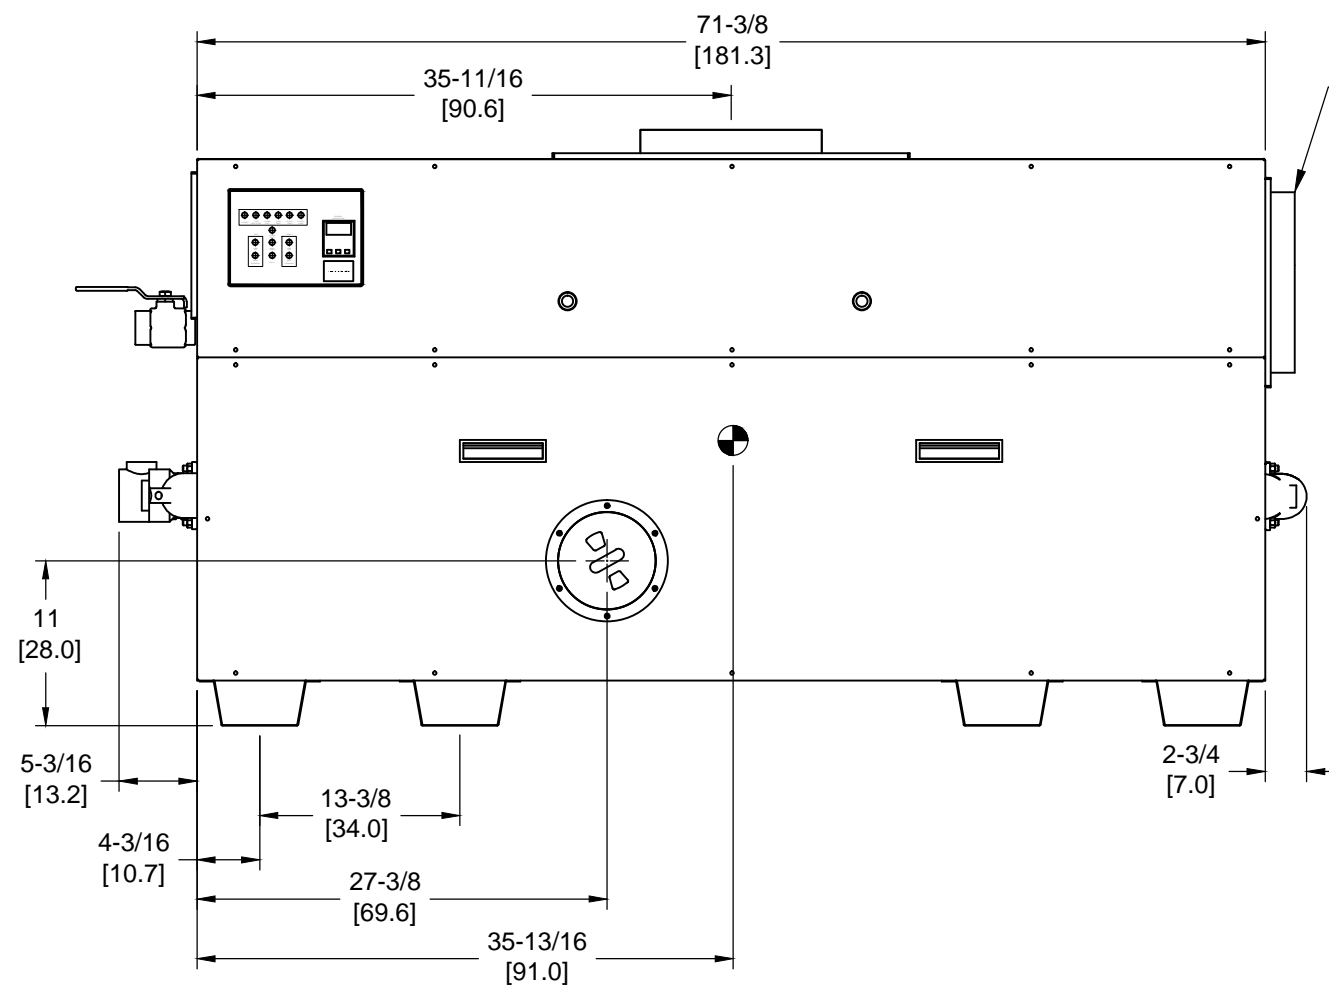

OUTDOOR TOP VIEW

NOTES:

1.  SYMBOL INDICATES CENTER OF GRAVITY.
2. DIMENSIONS ARE NORMAL AND SUBJECT TO MANUFACTURING VARIATION AND SHOULD NOT BE USED FOR ROUGHING IN.
3. ALL DIMENSIONS ARE INCHES[cm].

LEFT VIEW

FRONT VIEW

AIR INTAKE  
(REAR MOUNT  
OPTIONAL)

RIGHT VIEW