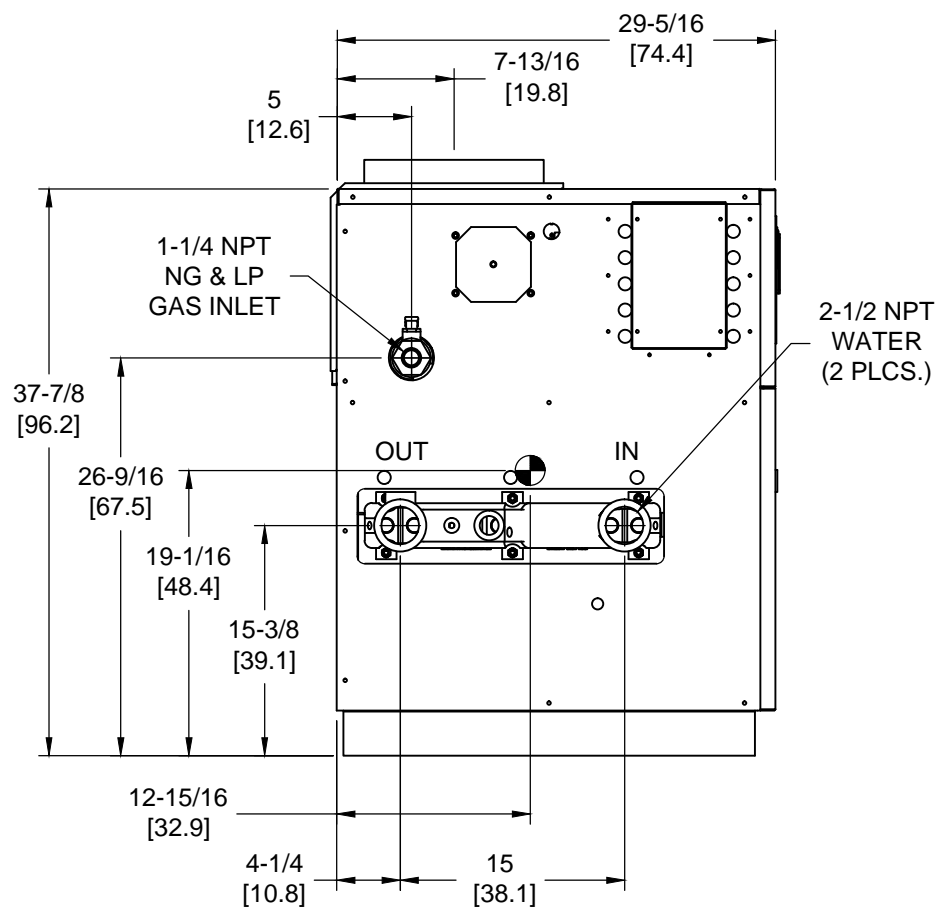

OUTDOOR TOP VIEW

NOTES:

1.  SYMBOL INDICATES CENTER OF GRAVITY.
2. DIMENSIONS ARE NORMAL AND SUBJECT TO MANUFACTURING VARIATION AND SHOULD NOT BE USED FOR ROUGHING IN.
3. ALL DIMENSIONS ARE INCHES[cm].

LEFT VIEW

FRONT VIEW

AIR INTAKE  
(REAR MOUNT  
OPTIONAL)

RIGHT VIEW